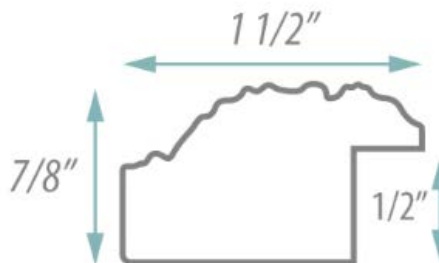

SPECIFICATION SHEET

FRAMED MIRROR MODEL#:
FM A76266-15X40

FRAMED MIRRORS COLLECTION

FEATURES:

- ONE 15X40" HIGH RESOLUTION SILVER PLATE GLASS MIRROR SIZE W/ DECORATIVE FRAME.
- "WALL HUGGER" HANGERS FOR MOUNTING INCLUDED.
- STANDARD MOUNTING STYLE IS VERTICAL. FOR HORIZONTAL, PLEASE SPECIFY WHEN ORDERING.
- PACKED IN FOUR WALL (FOLDED DOUBLE WALL) CORRUGATION.
- STYLE: CLASSIC/TRADITIONAL
- COLOR: SILVER/PEWTER
- FINISH: ORNATE/LEAF FOIL

MIRROR FINISHES:

- FLAT POLISHED EDGE
- BEVELED EDGE

OVERALL SIZE DIMENSION: 18" WIDE X 43" HIGH X 1" DEEP